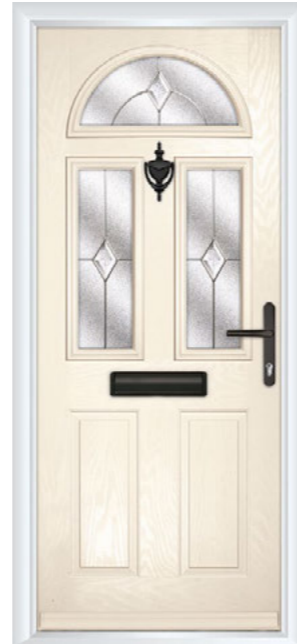

# CHILLINGHAM (Including York and Warkworth options)

A half-moon door style, to add interest to any property.

**Chillingham Zinc Star**  
Ruby Red | Chrome Accessories

**Chillingham Diamond Cut**  
Green | Chrome Accessories