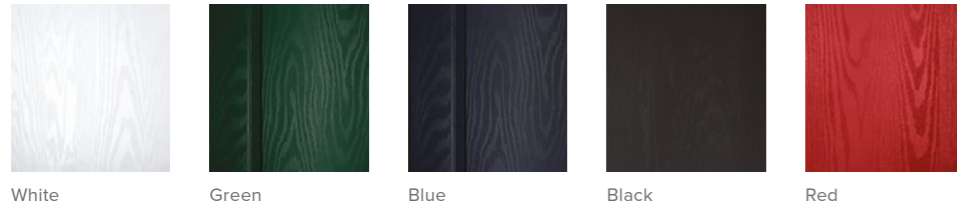

COLOUR OPTIONS

Enhance your Bowater Door with a splash of colour and create something truly individual. Choose from our standard range of colours or get us to exactly match your perfect colour scheme. Our in-house paint facility can create a fully finished door in any RAL colour and we can even colour the frames to match your new door*.

STANDARD COLOURS

Bowater Doors are available in 5 standard colours to complement your glass designs and hardware options to create a timeless, classic appeal.

White

Green

Blue

Black

Red

BESPOKE COLOURS

At Bowater Doors we are able to manufacture your door to any RAL colour to really make your home stand out from the crowd. Below are just a selection of colours available for the Bowater Doors collection - please discuss colour options for doors and frames with your retailer.