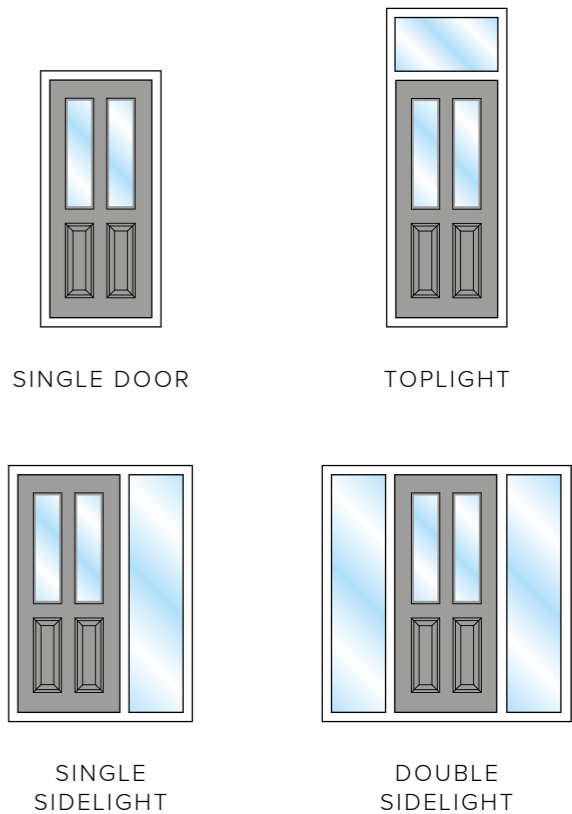

SINGLE SIDELIGHT

DOUBLE SIDELIGHT

SINGLE COMPOSITE SIDELIGHT