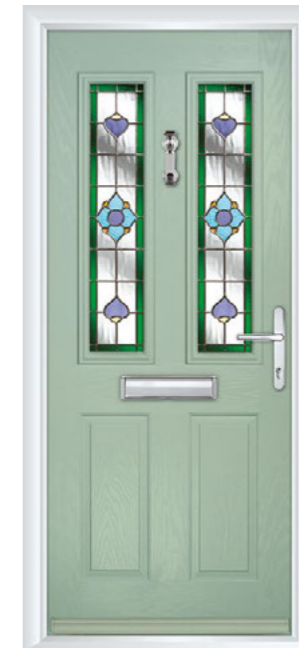

Bede Dorchester
Chartwell Green | Chrome Accessories