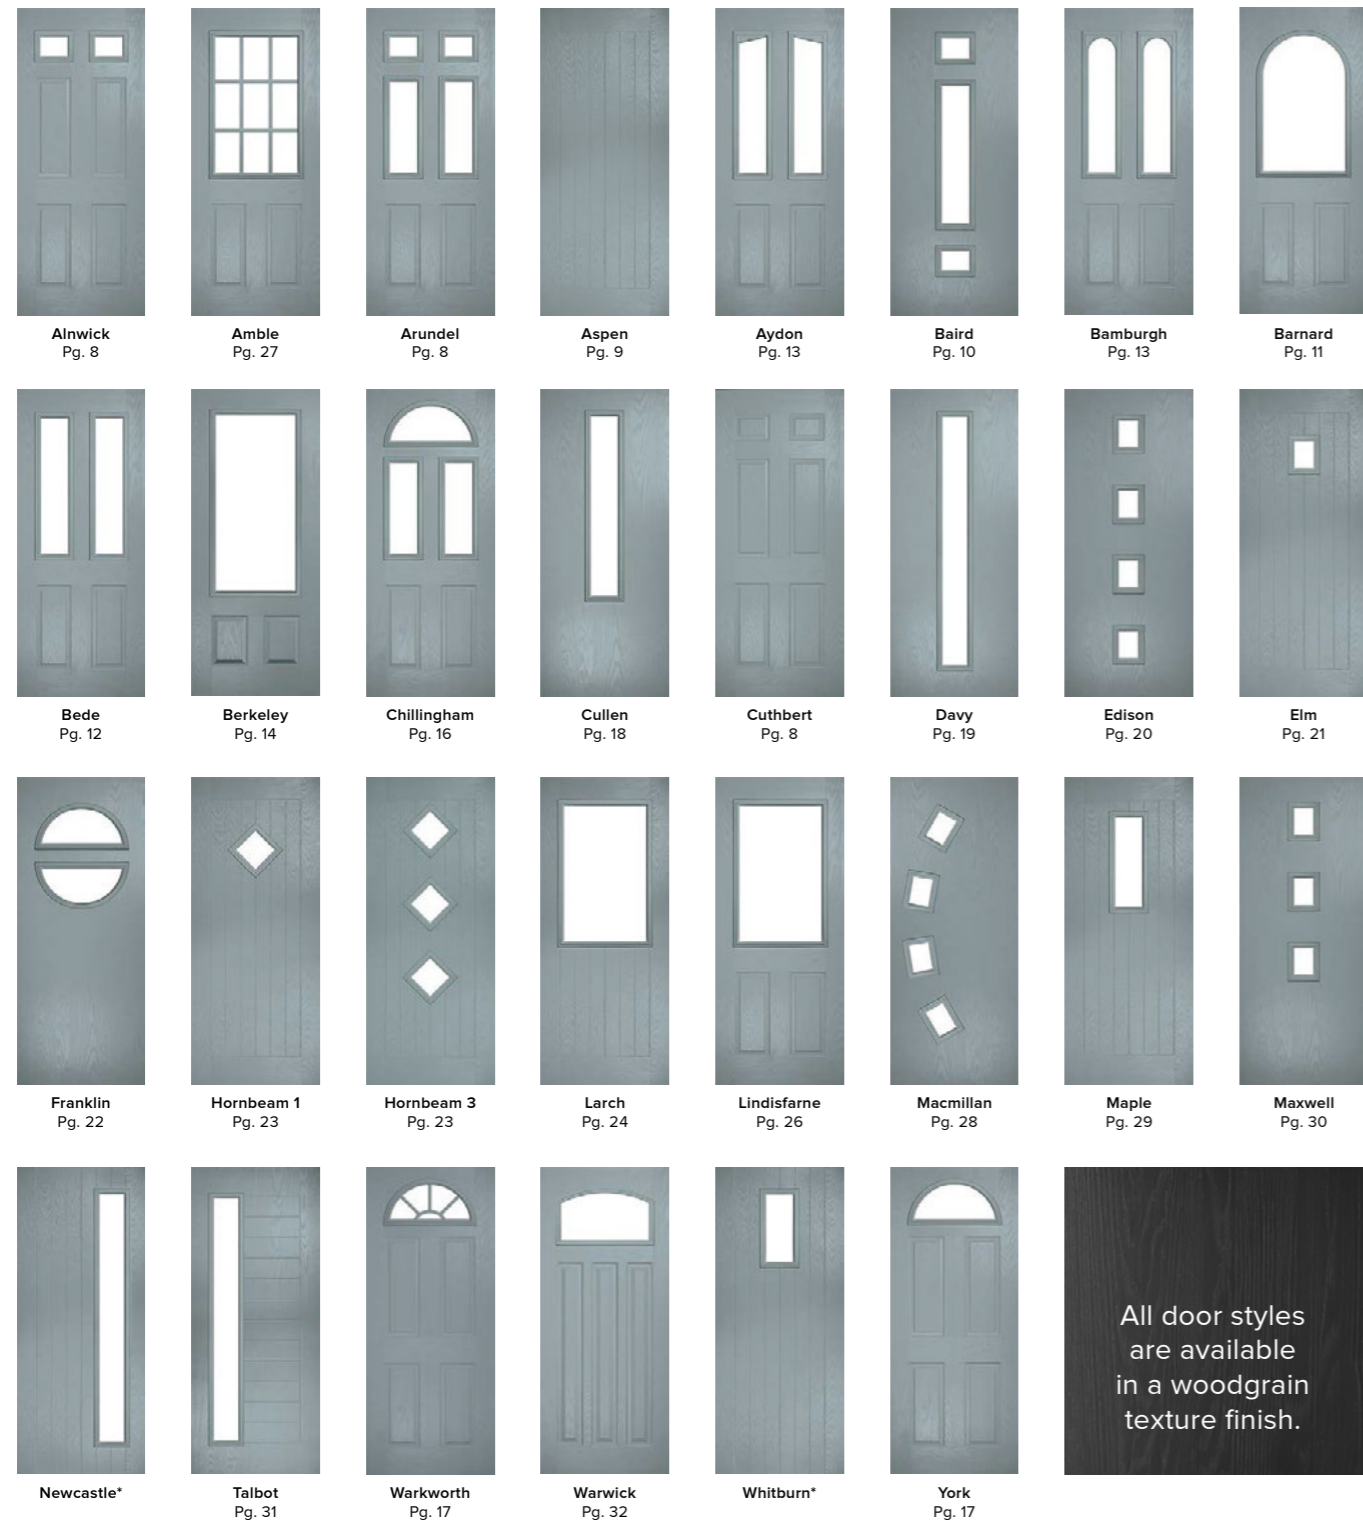

DOOR STYLES

SIDEPANELS

All door styles are available in a woodgrain texture finish.

*Speak to your retailer for more information.

Bowater Doors manufacture glazed sidelights & toplights and composite panels to match our doors. All products can be provided in a range of popular or bespoke combinations.

Minimum widths:

Single sidelight 1400mm
Double sidelight 1600mm