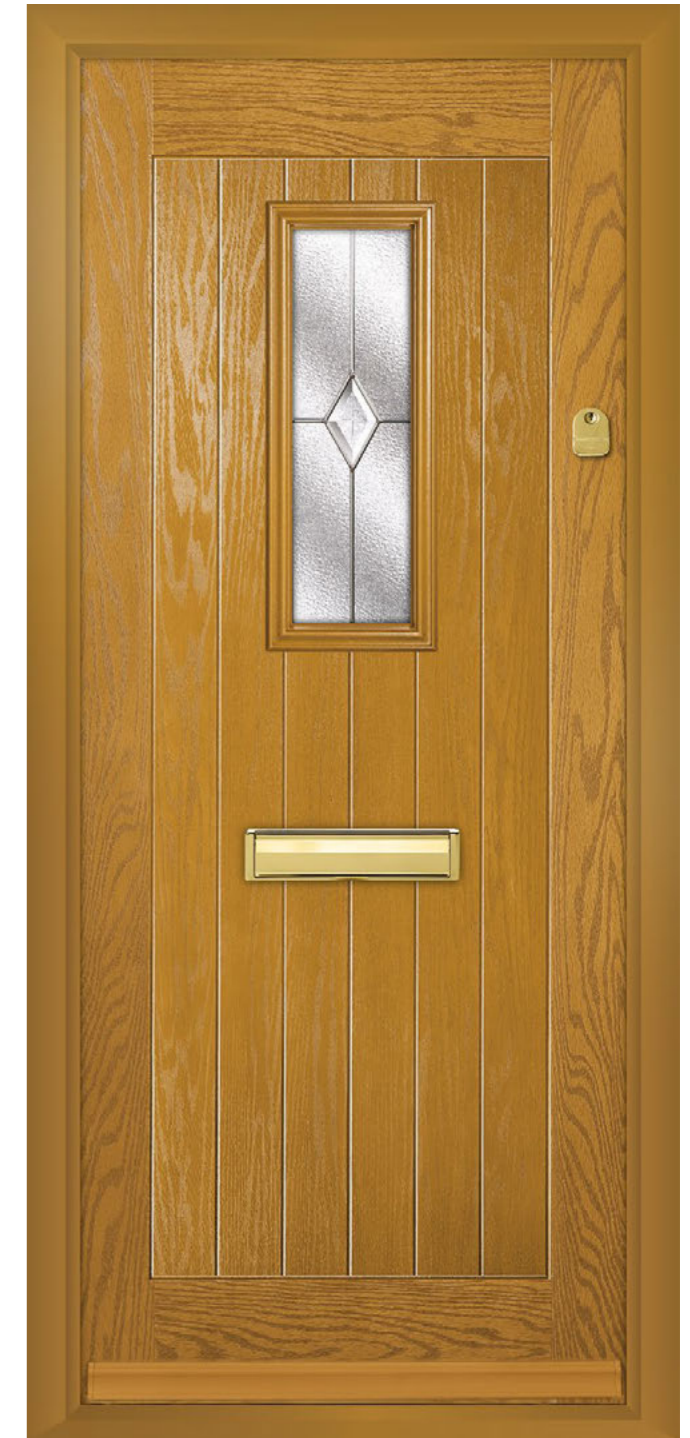

Maple Classic
Irish Oak | Gold Pull Escutcheon