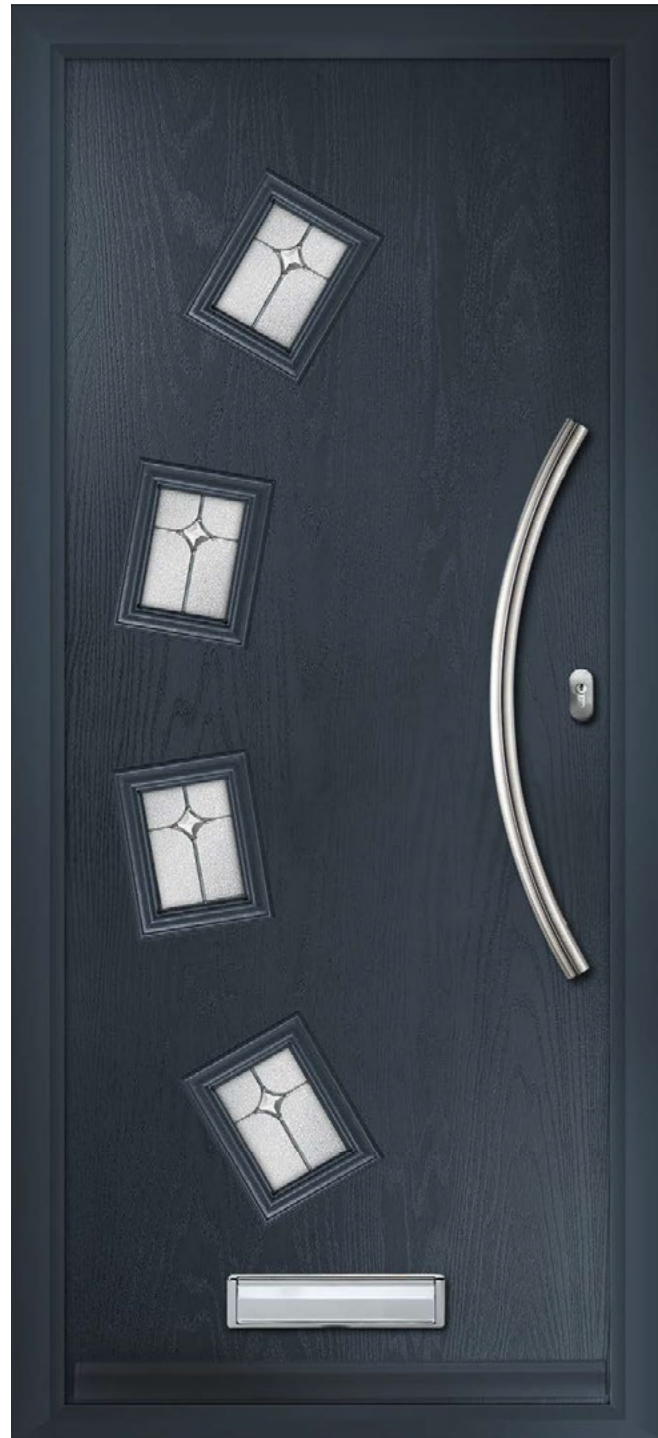

MACMILLAN

A fashionable door style, perfect for modern properties.

Macmillan Zinc Star
Anthracite | 720 Bow Bar