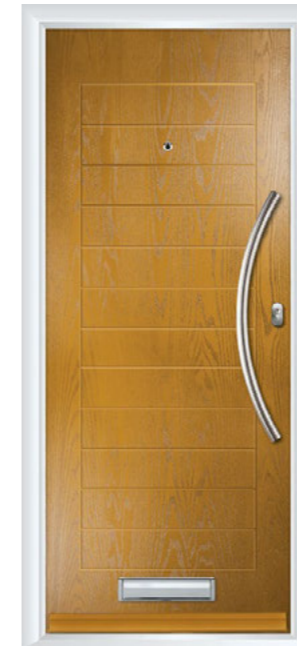

TALBOT

A beautiful door style, perfect for adding interest to modern properties.

Talbot Solid
Irish Oak | 720 Bow Bar with Spy Hole